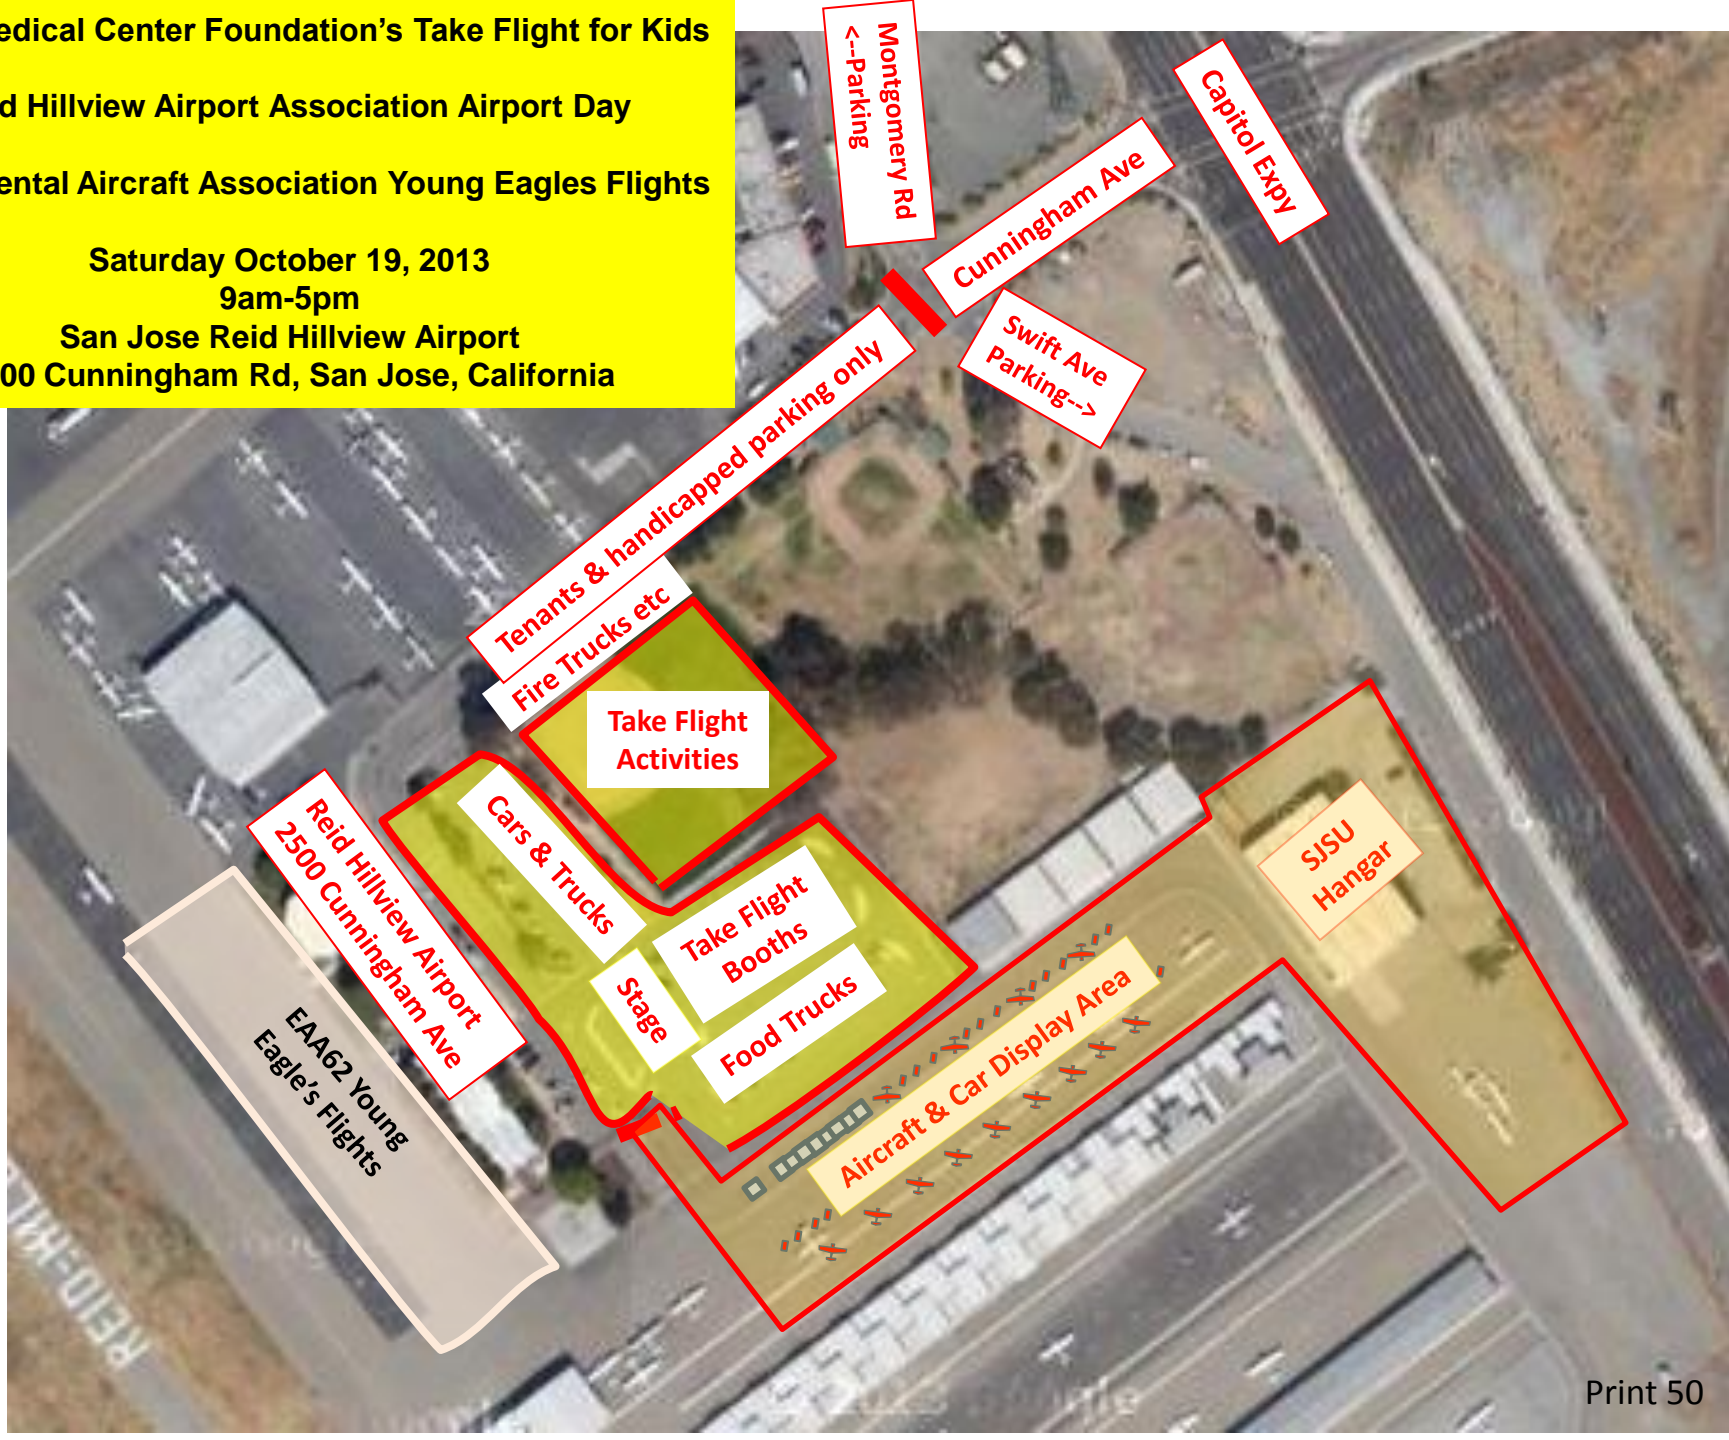

**Valley Medical Center Foundation's Take Flight for Kids**  
**Reid Hillview Airport Association Airport Day**  
**Experimental Aircraft Association Young Eagles Flights**

**Saturday October 19, 2013**  
**9am-5pm**  
**San Jose Reid Hillview Airport**  
**2500 Cunningham Rd, San Jose, California**

Take Flight  
Booths

Food Trucks

Stage

Aircraft & Car Display Area

SJSU  
Hangar

Reid Hillview Airport  
2500 Cunningham Ave

EAA62 Young  
Eagle's Flights

Entrance gate requires  
←--tenant card key

←--Exit gate is open

CalStar

Tenants  
Only

First Come First Served

Cars & Planes

Populate in this direction-->

RHVAA & HSJN Cars & Aircraft Display WEST

TA

No incursions allowed across the rope line – in either direction

SJSU  
Aviation

2<sup>nd</sup>  
BUS  
Stop

Gate for Show Cars  
And foot traffic

No incursions allowed

Display NORTH  
Overflow

← BUS TO EASTRIDGE